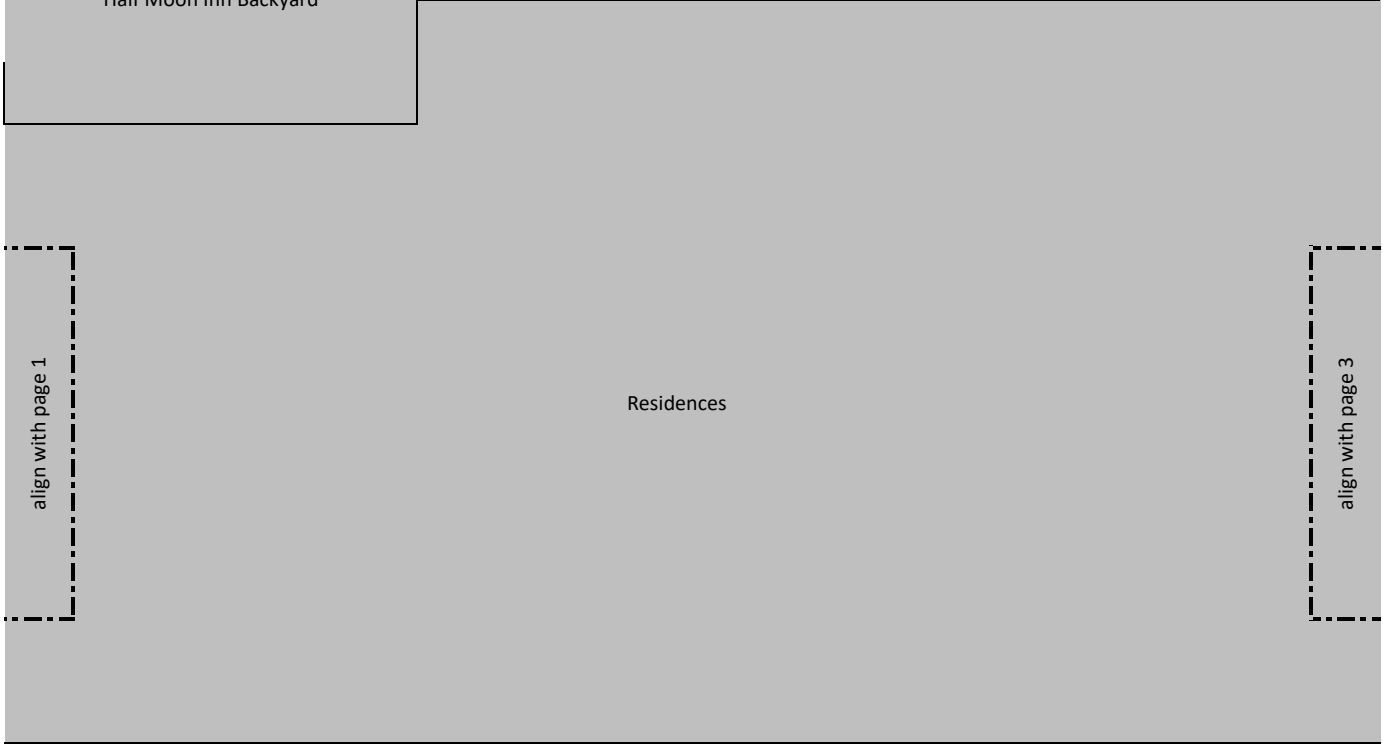

N209	N211	N213	N215	N217	N219	N221	N223	N225	N227	N229	<del>N231</del>	N233	N235	N237	N239	N241	N243	N245	N247
------	------	------	------	------	------	------	------	------	------	------	-----------------	------	------	------	------	------	------	------	------

CENTRE AVE <----- ONE WAY

CENTRE A

<---- No booths -- Hayride Route

MERCER STREET

<---- No booths -- Hayride Route

<-- No booth -- Hayride Route

MERCER STREET

<-- No booth -- Hayride Route

Residences

Hayride route

Hayride route

SOUTH CONGRESS ST

SOUTH CONGRESS ST

Friends Home Driveway  
24' wide

Friends Home

Library Property & Driveway