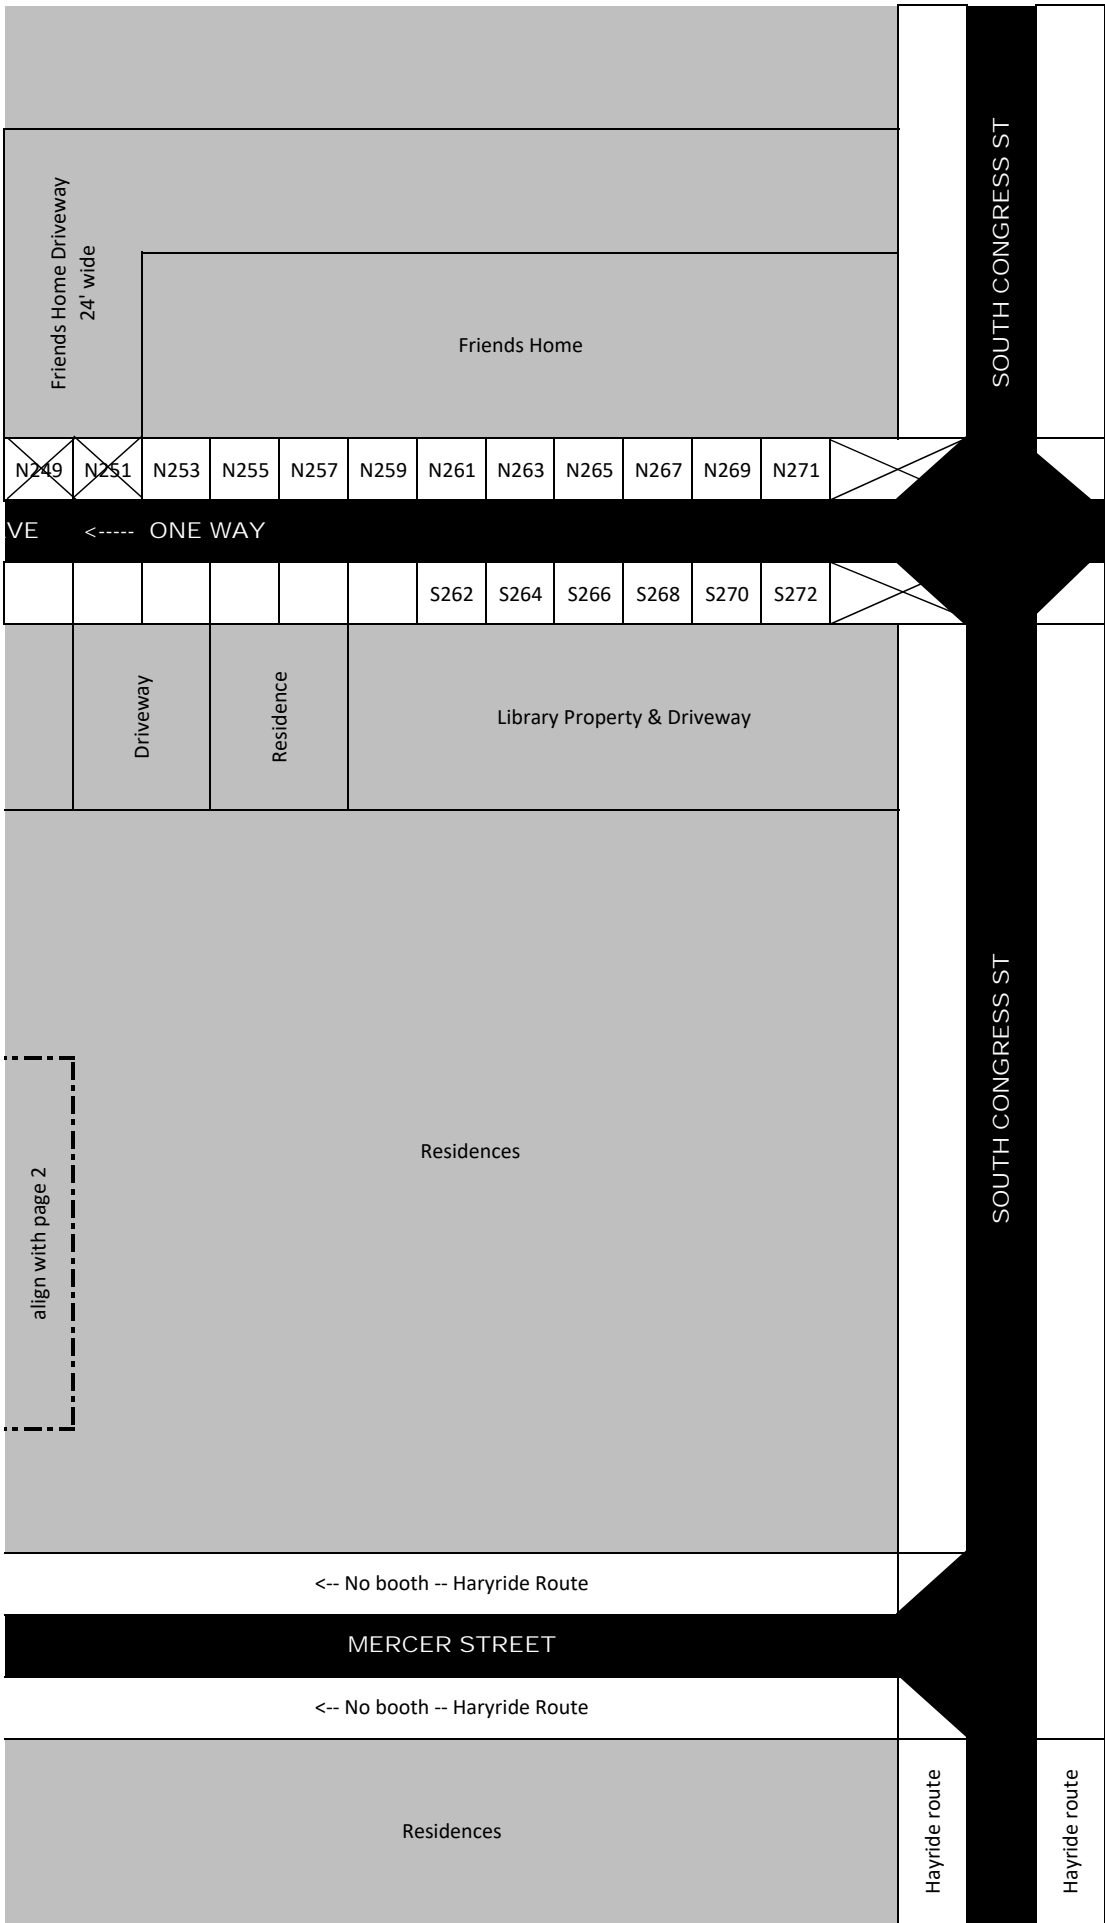

N209	N211	N213	N215	N217	N219	N221	N223	N225	N227	N229	<del>N231</del>	N233	N235	N237	N239	N241	N243	N245	N247
------	------	------	------	------	------	------	------	------	------	------	-----------------	------	------	------	------	------	------	------	------

CENTRE AVE <----- ONE WAY

CENTRE A

<---- No booths -- Hayride Route

MERCER STREET

<---- No booths -- Hayride Route

<-- No booth -- Hayride Route

MERCER STREET

<-- No booth -- Hayride Route

Residences

Hayride route

Hayride route

SOUTH CONGRESS ST

SOUTH CONGRESS ST

Friends Home Driveway  
24' wide

Friends Home

Library Property & Driveway