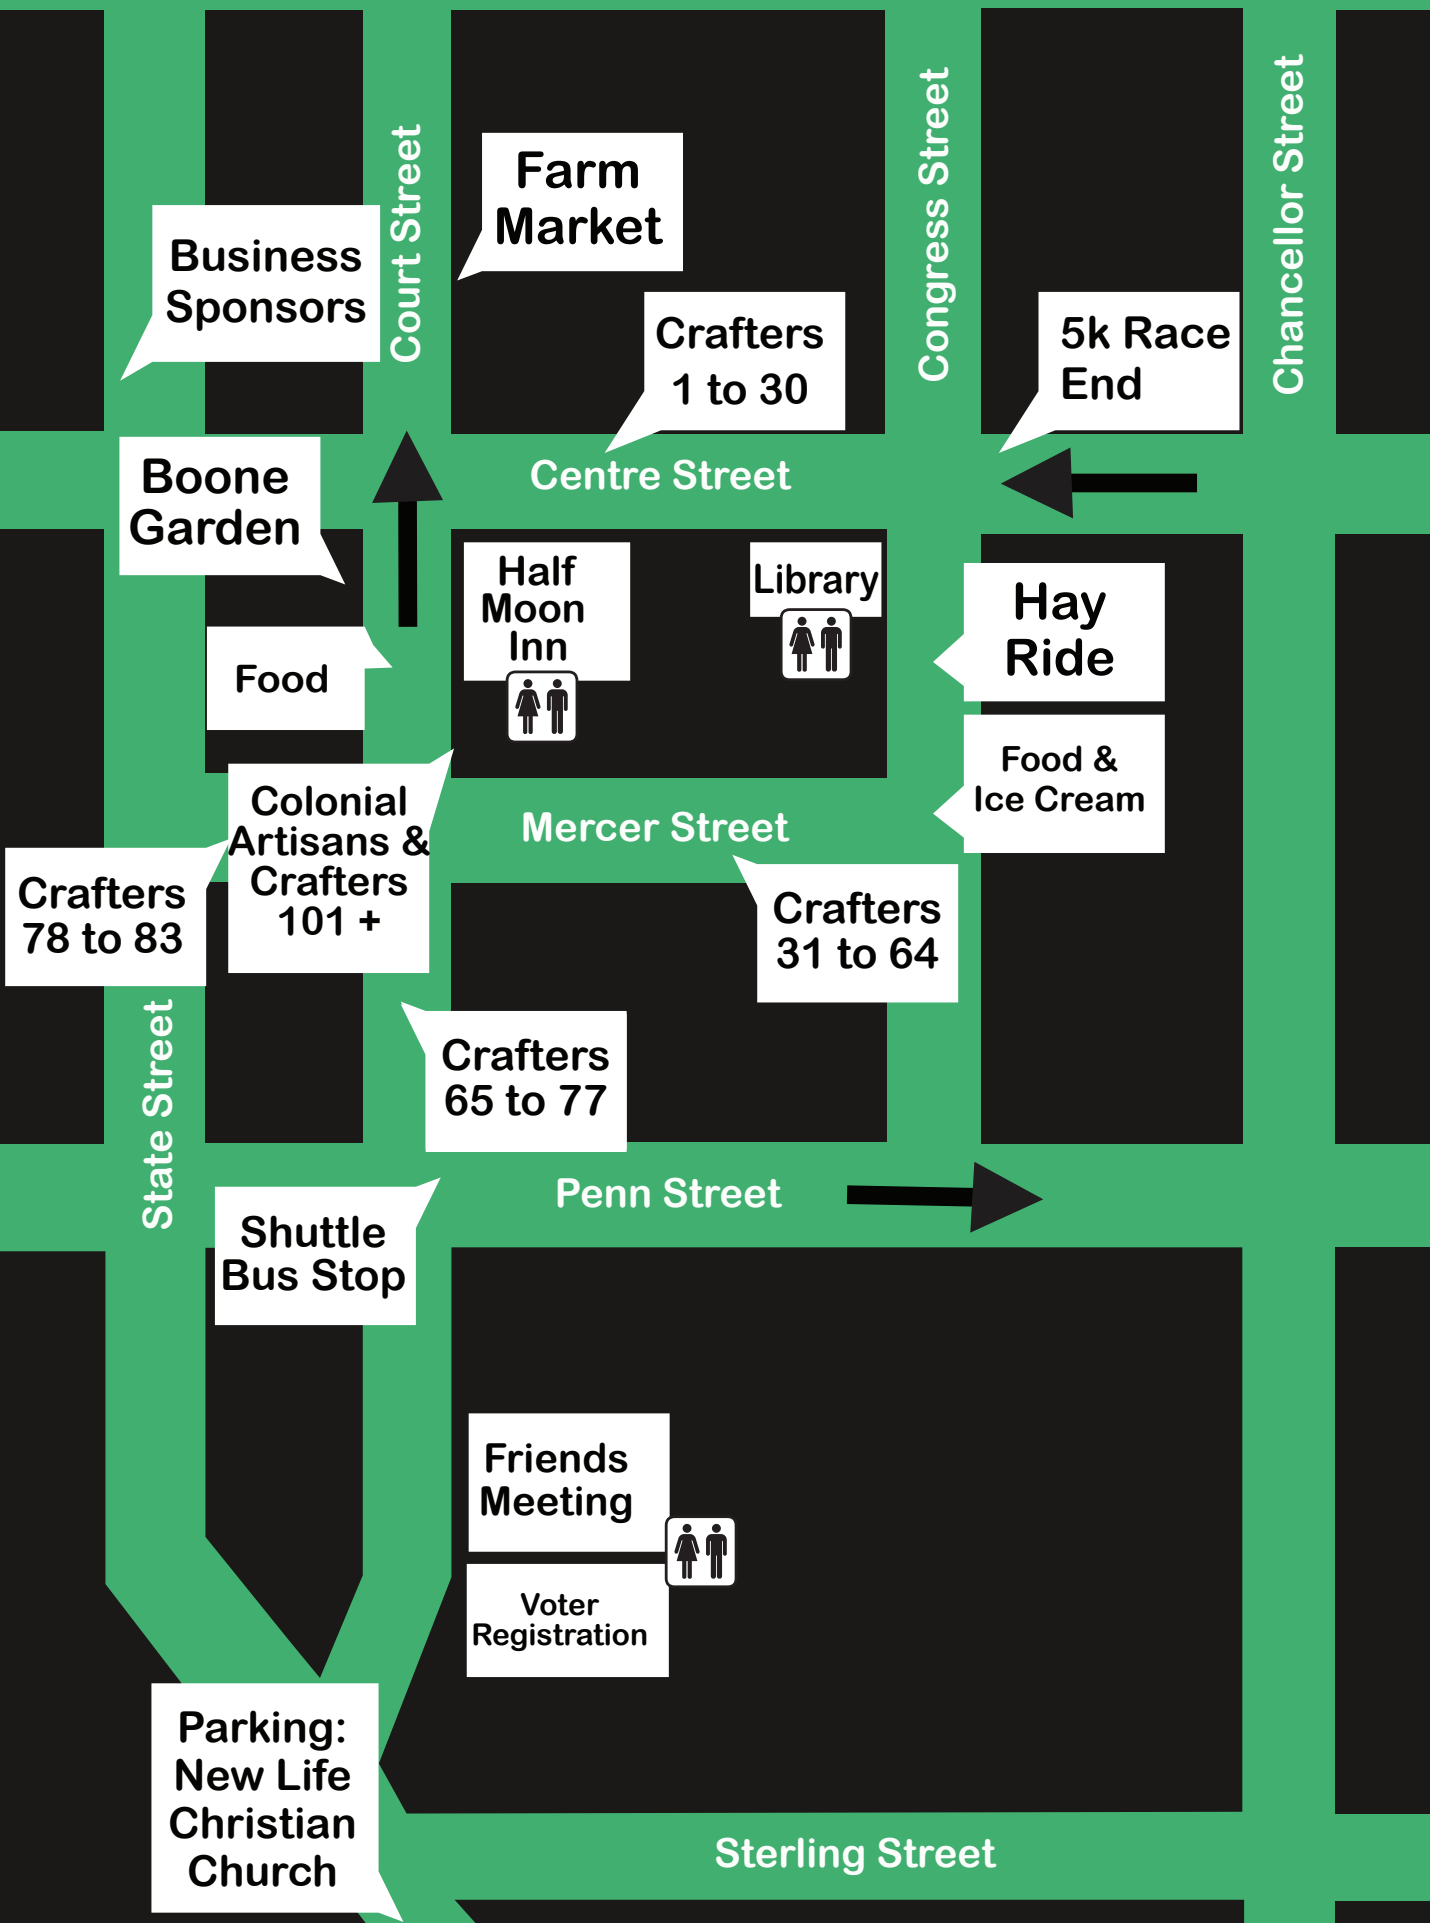

# MARKET DAY 2016

W. Washington

Business Sponsors

Farm Market

Crafters 1 to 30

5k Race End

Boone Garden

Centre Street

Half Moon Inn

Library

Hay Ride

Food

Food & Ice Cream

Colonial Artisans & Crafters 101+

Mercer Street

Crafters 78 to 83

Crafters 31 to 64

Crafters 65 to 77

State Street

Penn Street

Shuttle Bus Stop

Friends Meeting

Voter Registration

Parking: New Life Christian Church

Sterling Street